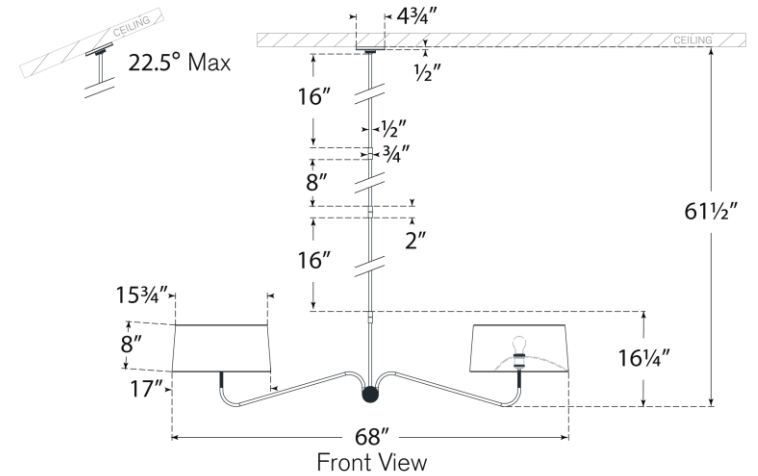

TEAR SHEET

Canto 68" Linear Chandelier

Item # TOB 5353PN-L

Designer: Thomas O'Brien

O/A Height: 61.5"

Fixture Height: 16.25"

Width: 68"

Canopy: 4.75" Round

Finishes: BZ/HAB, HAB, PN

Shade Treatments: L

Shade Details: 15.75" x 17" x 8"

Socket: 2 - E26 Keyless

Wattage: 2 - 15 LED A19

Weight: 11 Pounds

Note: UL Only | Custom Height Available

Top View