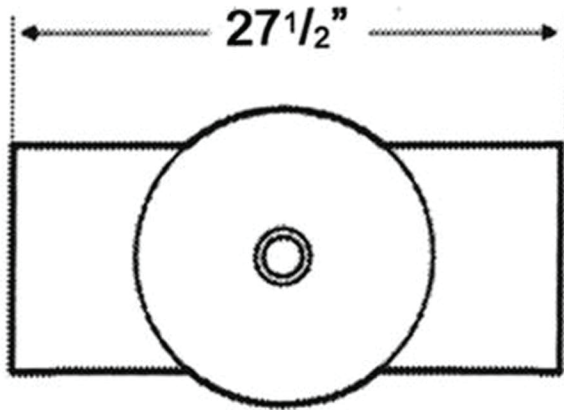

 Whitehaus®

WHKN1112

Inside Bowl Dimensions
14 1/2" dia. x 4"

LIVE WITH STYLE!