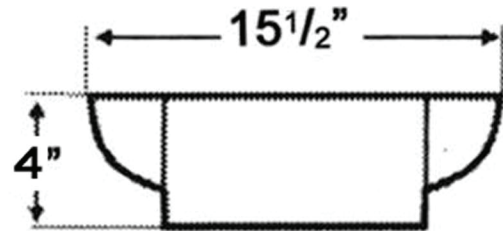

 Whitehaus®

WHKN1112

Inside Bowl Dimensions
14 1/2" dia. x 4"

LIVE WITH STYLE!