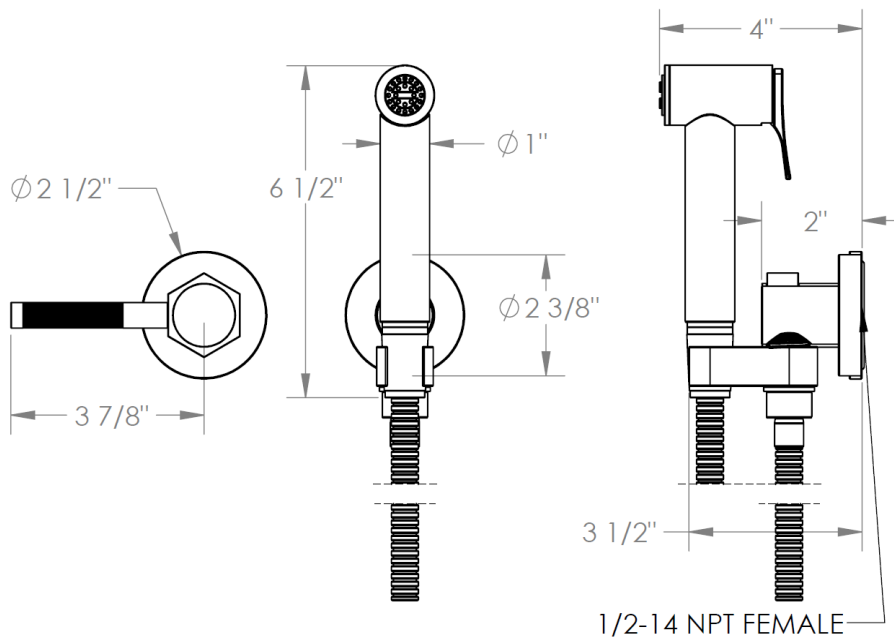

111-4.4-SP4

Single Control Bidet Spray Set

Meets the applicable requirements of ASME A112.18.1-2005/CSA B125.1-05, entitled "Plumbing Supply Fittings"