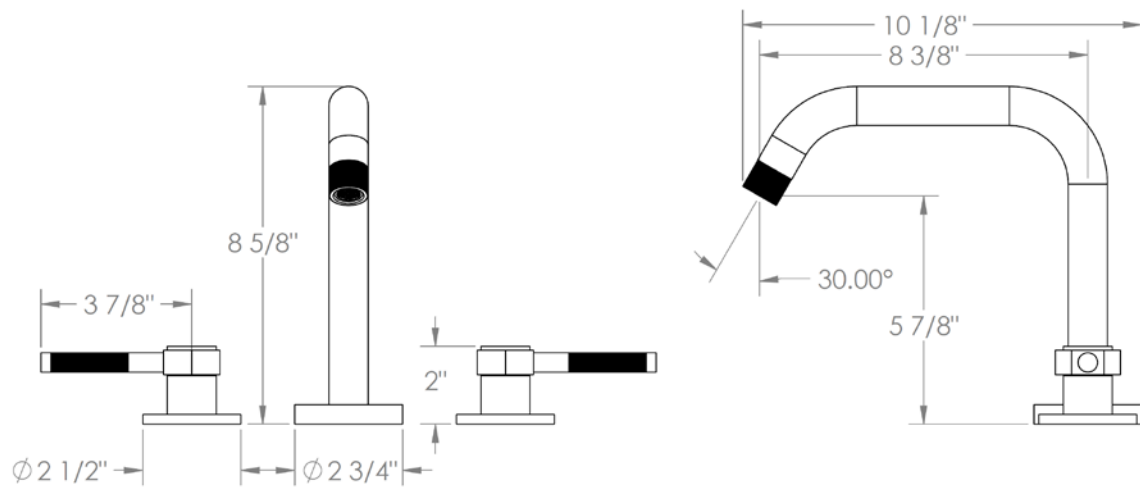

111-8-SP4

Deck Mounted 3 Hole Bath Set

Meets the applicable requirements of ASME A112.18.1-2005/CSA B125.1-05, entitled "Plumbing Supply Fittings"

WATERMARK DESIGNS 4/3/2018

350 Dewitt Ave Brooklyn NY 11207 USA T 718 257 2800 F 718 257 2144 info@watermark-designs.com