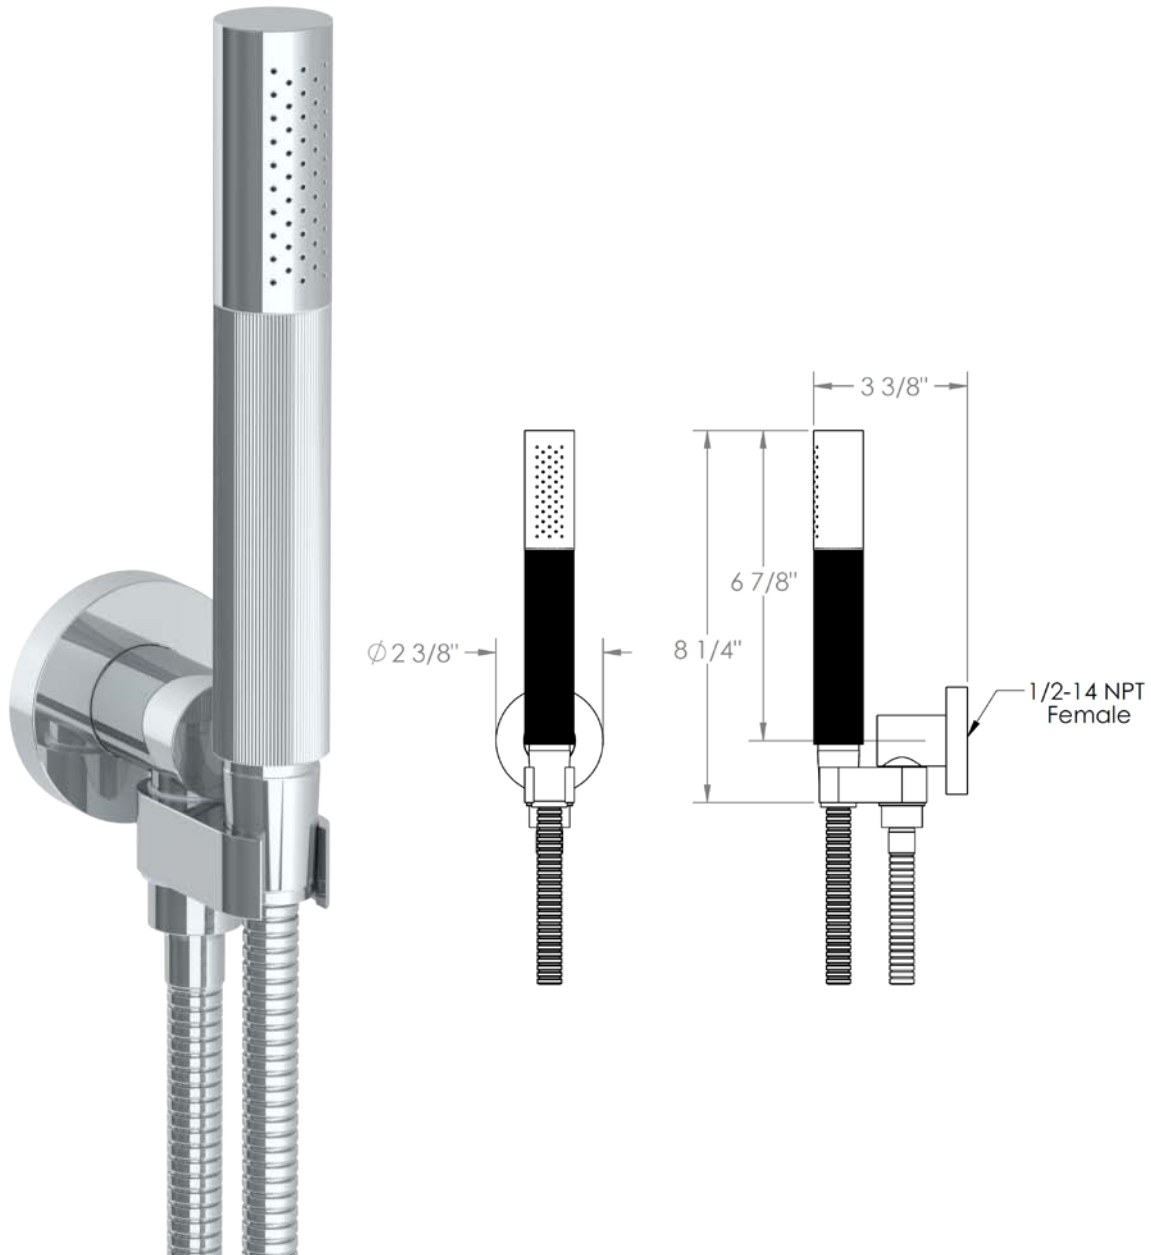

111-HSHK3

Wall Mounted Hand Shower Set
Includes Slim Hand Shower and 69"
Hose Flow Rate: 1.75 GPM

Meets the applicable requirements of ASME A112.18.1-2005/CSA B125.1-05, entitled "Plumbing Supply Fittings"