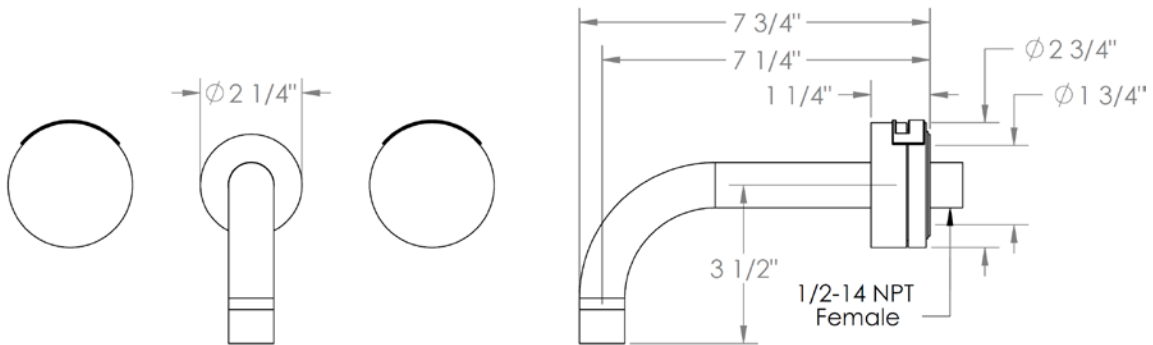

21-5-E1

Wall Mounted 3 Hole Bath Set

For use with SS-506 or SS-THV2.2-26C concealed rough

Meets the applicable requirements of ASME A112.18.1-2005/CSA B125.1-05, entitled "Plumbing Supply Fittings"

WATERMARK DESIGNS 5/31/2018