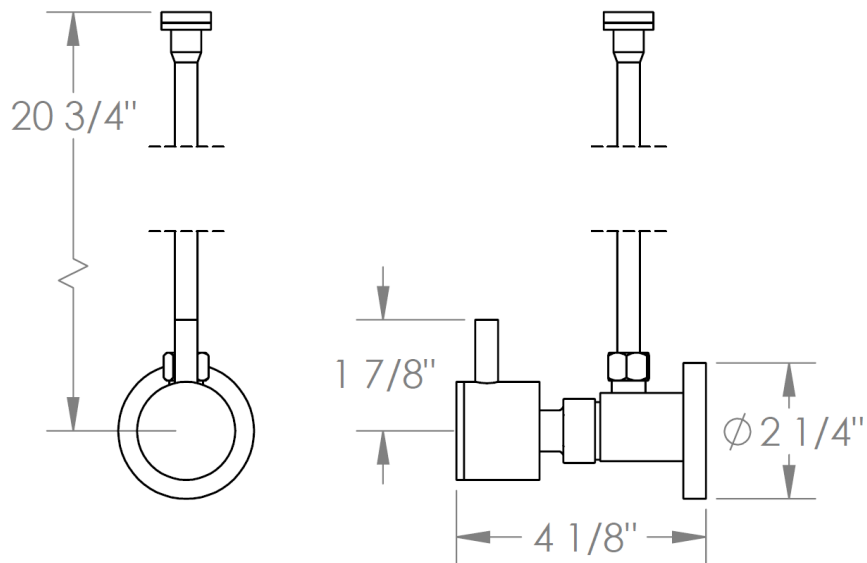

22-MAS6-TIB

Toilet Angle Stop Kit

1/2" IPS x 3/8" OD Compression

WATERMARK DESIGNS 1/24/2019

350 Dewitt Ave Brooklyn NY 11207 USA T 718 257 2800 F 718 257 2144 info@watermark-designs.com