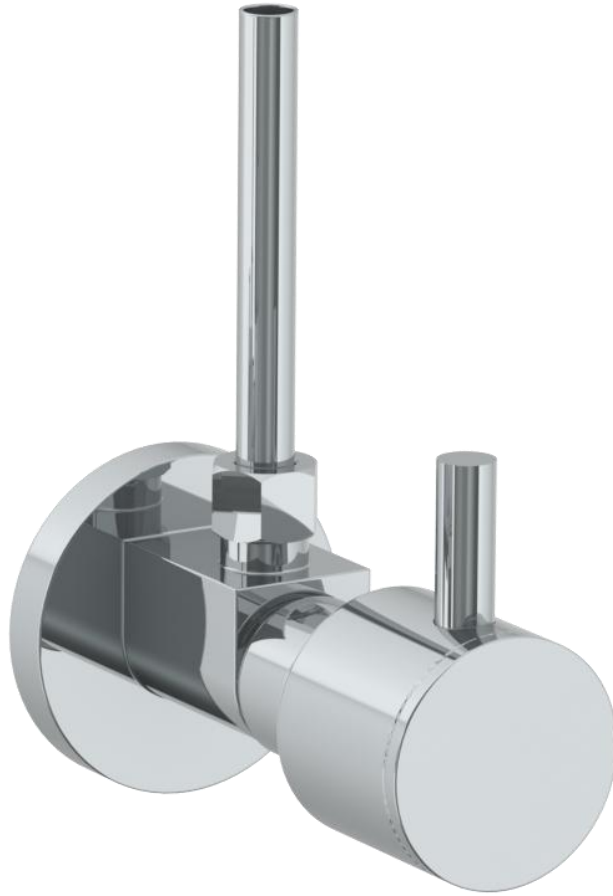

22-MAS6-TIB

Toilet Angle Stop Kit

1/2" IPS x 3/8" OD Compression

WATERMARK DESIGNS 1/24/2019

350 Dewitt Ave Brooklyn NY 11207 USA T 718 257 2800 F 718 257 2144 info@watermark-designs.com