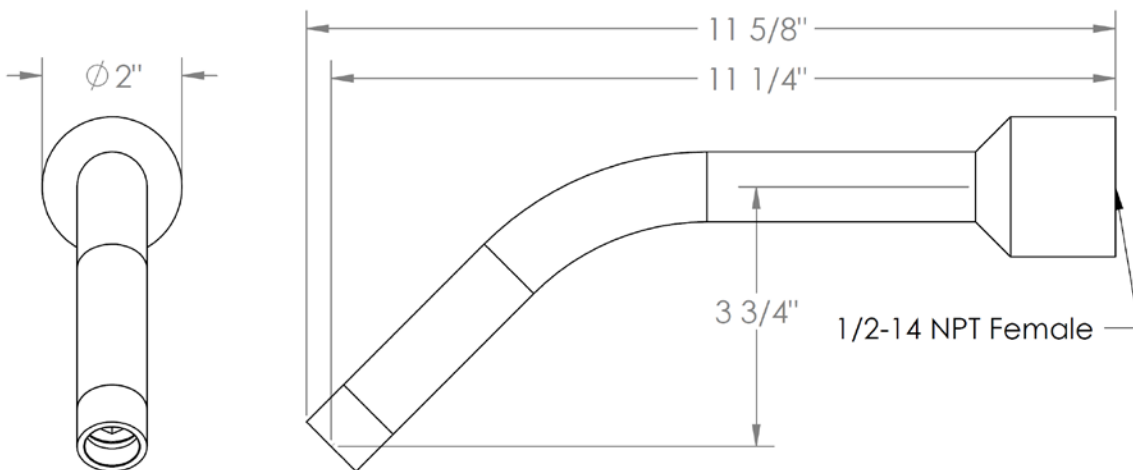

25-WBS

Wall Mounted Bath Spout

Meets the applicable requirements of ASME A112.18.1-2005/CSA B125.1-05, entitled "Plumbing Supply Fittings"

WATERMARK DESIGNS 3/28/2018

350 Dewitt Ave Brooklyn NY 11207 USA T 718 257 2800 F 718 257 2144 info@watermark-designs.com