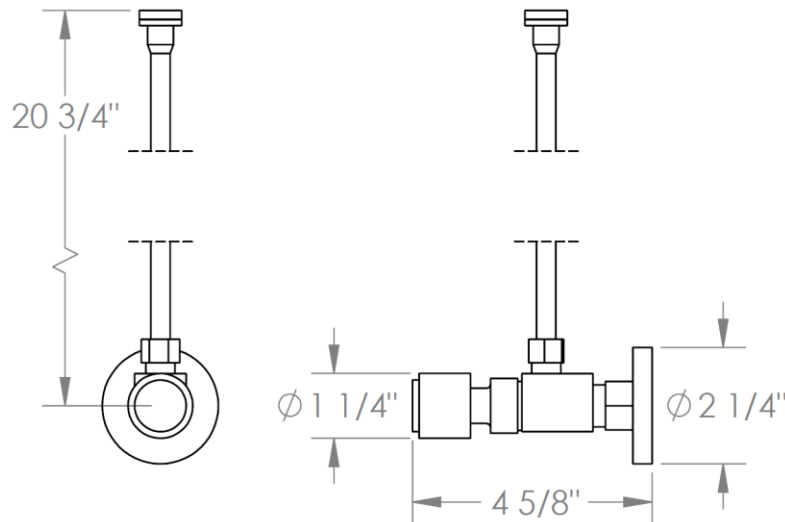

**27-MAS5-CL16**

Toilet Angle Stop Kit

1/2" Compression x 3/8" OD Compression

**WATERMARK DESIGNS 1/31/2019**

350 Dewitt Ave Brooklyn NY 11207 USA T 718 257 2800 F 718 257 2144 info@watermark-designs.com