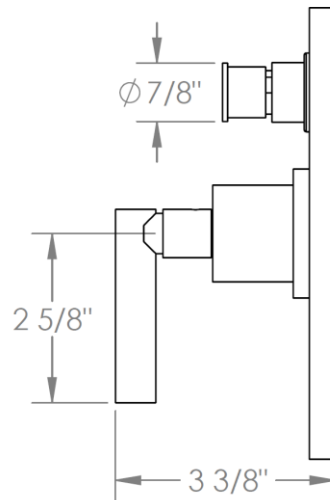

27-P90-CL14

Trim Kit Only for Pressure Balance Valve with Diverter
Requires SS-PB85 concealed rough

WATERMARK DESIGNS 12/19/2018