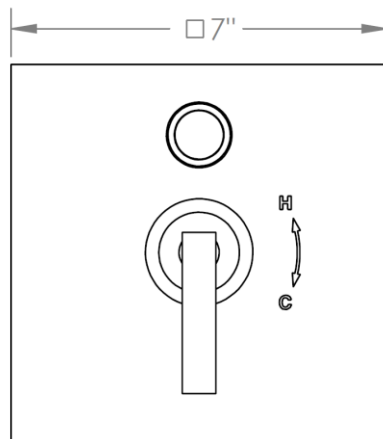

27-P90-CL14

Trim Kit Only for Pressure Balance Valve with Diverter
Requires SS-PB85 concealed rough

WATERMARK DESIGNS 12/19/2018