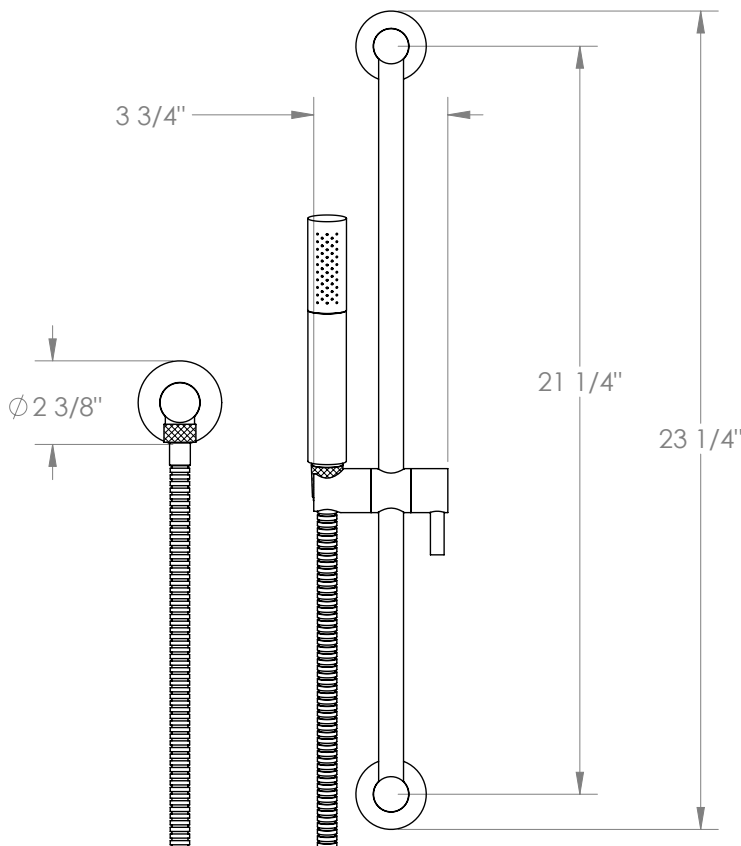

WATERMARK

BROOKLYN, NEW YORK

Brooklyn 31-HSPB1

Positioning Bar Shower Kit with Hand Shower

- Handshower Flow Rate: 1.75 GPM
- Slide bar features an adjustable shower holder that can be set along length of bar and can be set at angle up to 45°
- Hose Length: 69"
- Includes two backflow preventers- one in the hand shower and one in the wall elbow

Includes The Following Components:

- Shower Positioning Bar: PB-6524-24
- Hand Shower: SH-TIT30
- Wall Elbow: ELB-TIT2
- Shower Hose: DS-4079

Available in all finishes shown on the [Watermark Designs website](https://www.watermark-designs.com)

Meets the applicable requirements of ASME A112.18.1-2005/CSA B125.1-05, entitled "Plumbing Supply Fittings".

Watermark Designs reserves the right to make revisions without notice to produce specifications. All product dimensions are nominal.