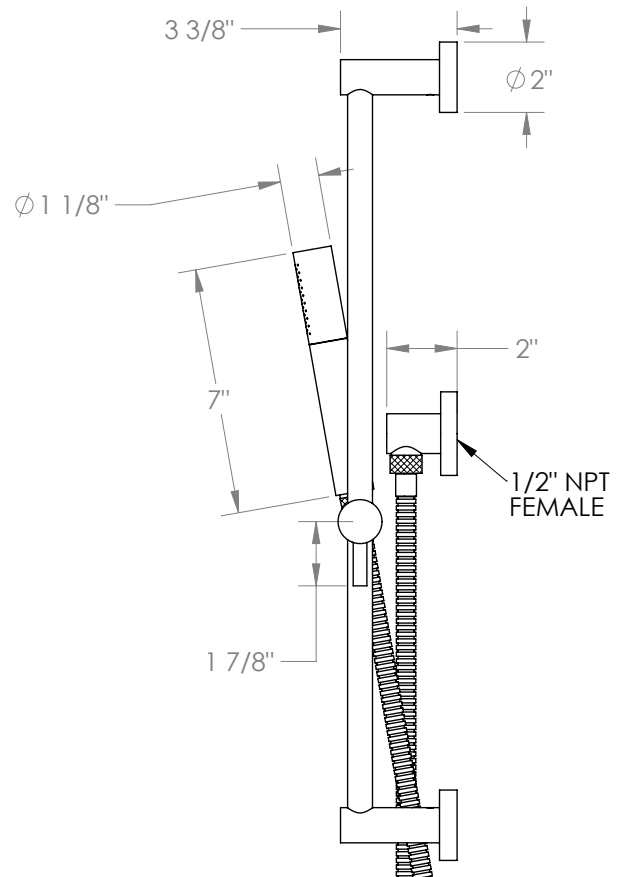

WATERMARK

BROOKLYN, NEW YORK

Brooklyn 31-HSPB1

Positioning Bar Shower Kit with Hand Shower

- Handshower Flow Rate: 1.75 GPM
- Slide bar features an adjustable shower holder that can be set along length of bar and can be set at angle up to 45°
- Hose Length: 69"
- Includes two backflow preventers- one in the hand shower and one in the wall elbow

Includes The Following Components:

- Shower Positioning Bar: PB-6524-24
- Hand Shower: SH-TIT30
- Wall Elbow: ELB-TIT2
- Shower Hose: DS-4079

Available in all finishes shown on the [Watermark Designs website](https://www.watermark-designs.com)

Meets the applicable requirements of ASME A112.18.1-2005/CSA B125.1-05, entitled "Plumbing Supply Fittings".

Watermark Designs reserves the right to make revisions without notice to produce specifications. All product dimensions are nominal.