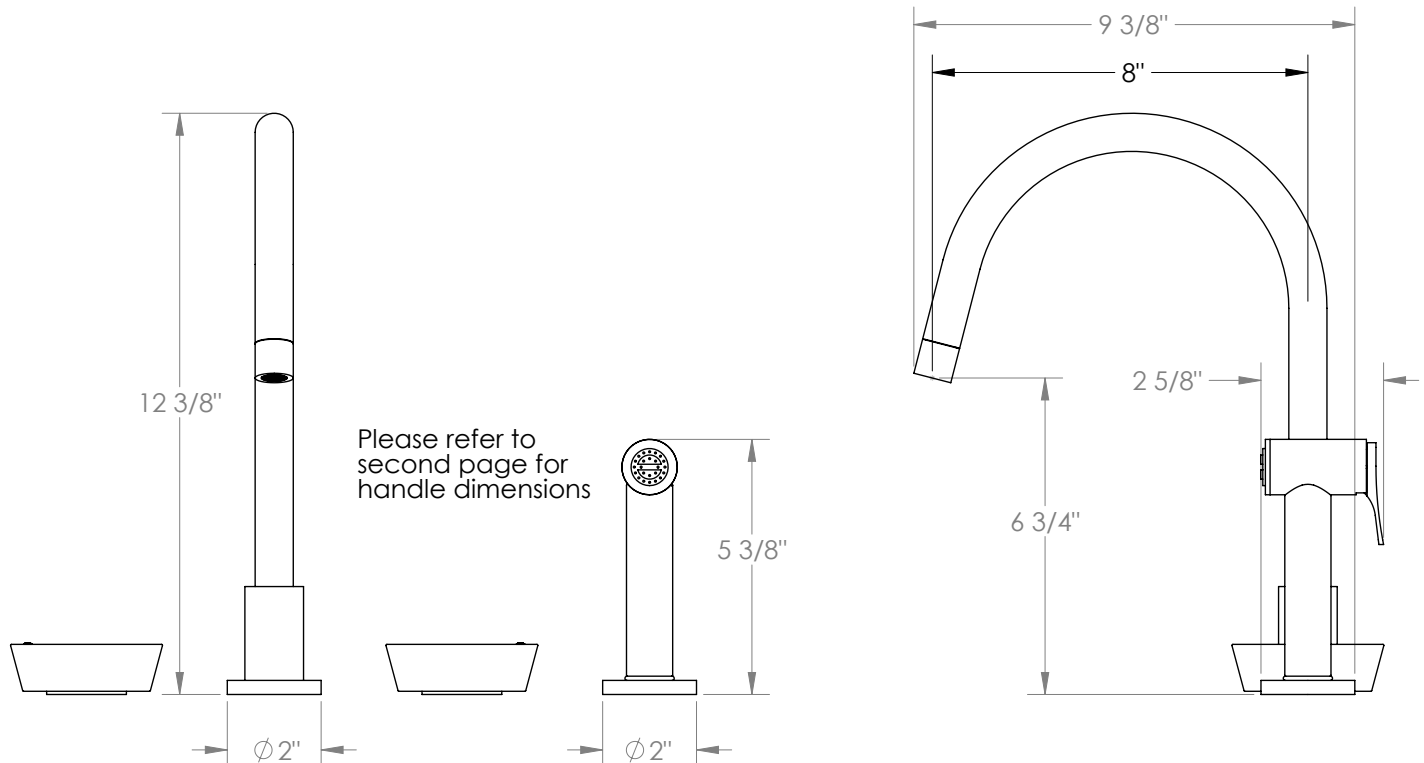

WATERMARK

BROOKLYN, NEW YORK

Zen 36-7.1G-CM

Deck Mounted, Two Handle, Gooseneck Faucet
with Side Spray

- Side Spray Hose Length: 50" (Final Length May Vary)
- Fits Deck Up To 1-3/4" Thick
- Recommended Mounting Hole: 1-3/8"
- All Lead-Free Brass Construction
- Flow Rate: 1.75 GPM
- 1/4 Turn Ceramic Cartridge
- 360° Rotating Spout
- Professional Installation Required

Available in all finishes shown on the [Watermark Designs website](#)

Meets the applicable requirements of ASME A112.18.1-2005/CSA B125.1-05, entitled "Plumbing Supply Fittings".

Watermark Designs reserves the right to make revisions without notice to produce specifications. All product dimensions are nominal.