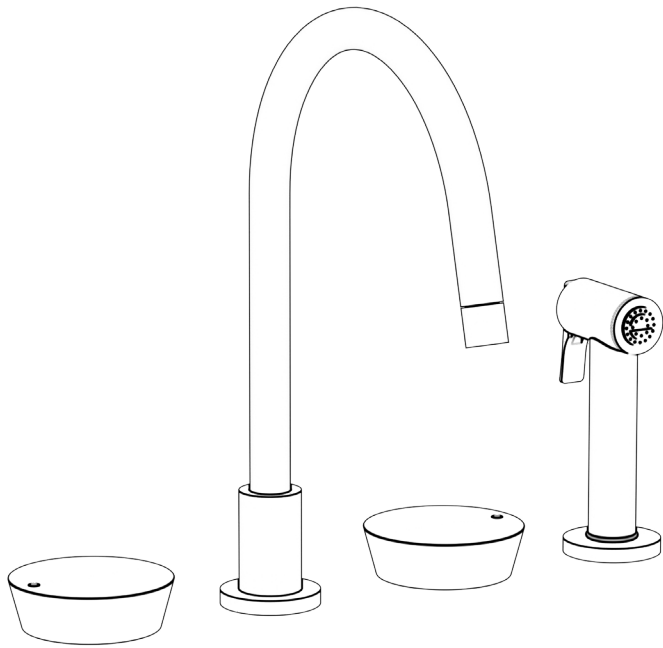

WATERMARK

BROOKLYN, NEW YORK

Zen 36-7.1G-CM

Deck Mounted, Two Handle, Gooseneck Faucet
with Side Spray

- Side Spray Hose Length: 50" (Final Length May Vary)
- Fits Deck Up To 1-3/4" Thick
- Recommended Mounting Hole: 1-3/8"
- All Lead-Free Brass Construction
- Flow Rate: 1.75 GPM
- 1/4 Turn Ceramic Cartridge
- 360° Rotating Spout
- Professional Installation Required

Available in all finishes shown on the [Watermark Designs website](#)

Meets the applicable requirements of ASME A112.18.1-2005/CSA B125.1-05, entitled "Plumbing Supply Fittings".

Watermark Designs reserves the right to make revisions without notice to produce specifications. All product dimensions are nominal.

Mountain Morning (MM)

Winter Morning (WM)

NOTE: Each rock handle is a natural stone handpicked from the pristine shores of the Great Lakes. Each one is unique and will not be identical to another, though we try to pair the most similar ones. The dimensions shown here are only to be used as a guide.

Stone Handles:

Carrara Marble (CM)

Honey Onyx (HO)

Ice White (IW)

Nero Marquina (NM)

Metal Handles:

Sky (BL1)