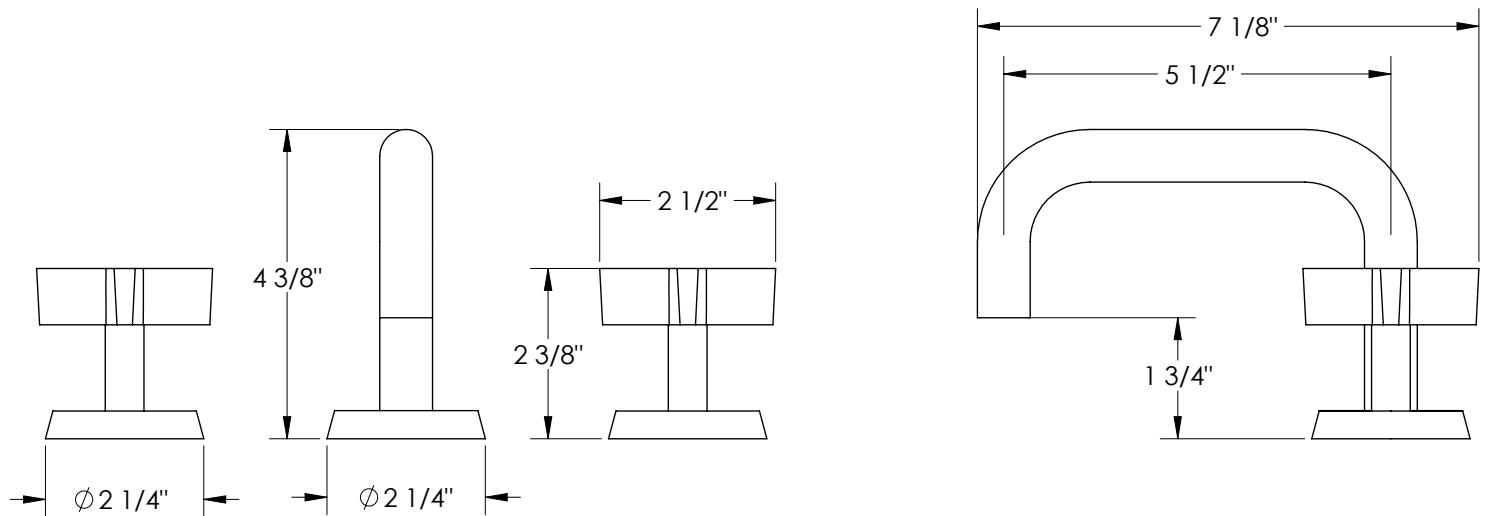

WATERMARK

BROOKLYN, NEW YORK

Blue
37-2.17-BL3

Deck Mounted 3 Hole Lavatory Set

- Includes MPU5 Soft-Touch Drain
- Fits Deck Up To 2-3/8" Thick
- Recommended Mounting Hole: 1-3/8"
- Lead-Free Brass Construction
- Flow Rate: 1.2 GPM
- Fluehs Ceramic Valves
- Professional Installation Required

Available in all finishes shown on the [Watermark Designs website](#)

Meets the applicable requirements of ASME A112.18.1/CSA B125.1, entitled "Plumbing Supply Fittings".

Watermark Designs reserves the right to make revisions without notice to product specifications. All product dimensions are nominal.