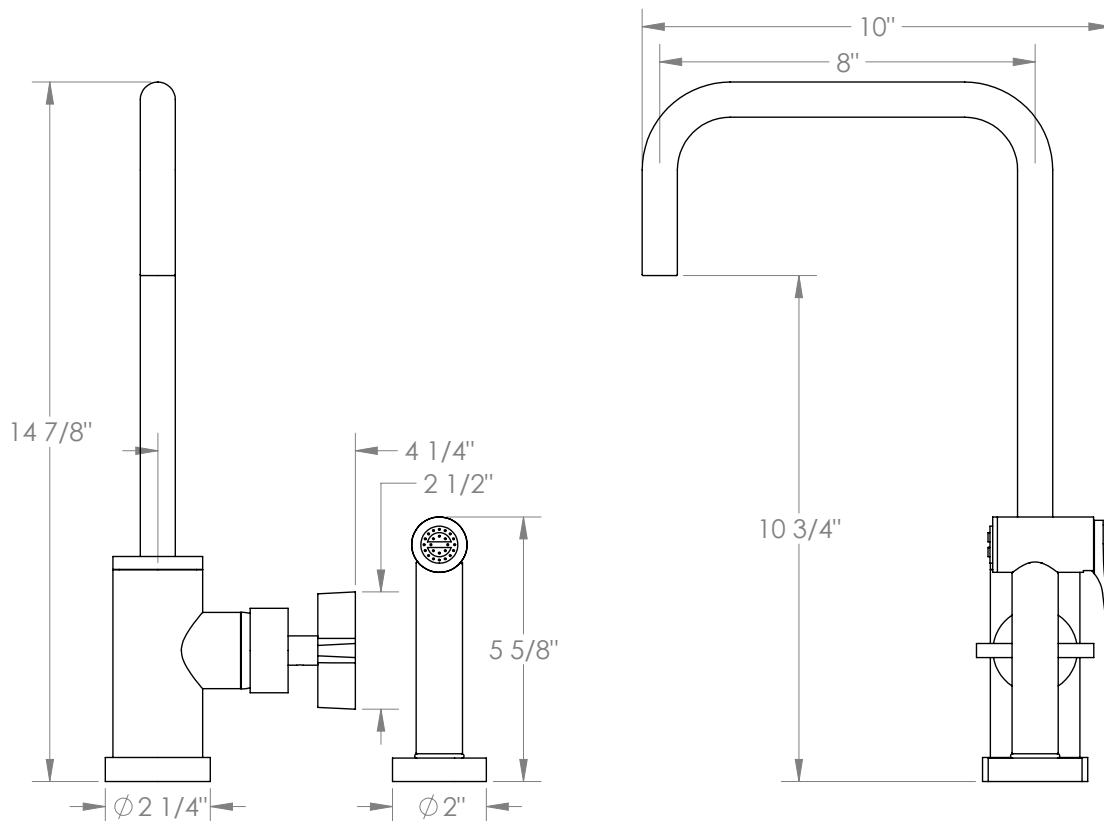

WATERMARK

BROOKLYN, NEW YORK

Blue
37-7.4-BL3
Deck Mounted 2 Hole Kitchen Set - Includes Side
Spray

- Side Spray Hose Length: 50" (Final Length May Vary)
- Fits Deck Up To 1-1/2" Thick
- Recommended Mounting Hole: 1-3/8"
- Lead-Free Brass Construction
- Flow Rate: 1.75 GPM
- Kerox Ceramic Mixing Cartridge
- 360° Rotating Spout
- Professional Installation Required

Available in all finishes shown on the [Watermark Designs website](https://www.watermark-designs.com)

Meets the applicable requirements of ASME A112.18.1/CSA B125.1, entitled "Plumbing Supply Fittings".

Watermark Designs reserves the right to make revisions without notice to product specifications. All product dimensions are nominal.

04/2024

350 Dewitt Ave. Brooklyn, NY 11207 USA | T: 1 718 257 2800 | F: 1 718 257 2144 | customerservice@watermark-designs.com