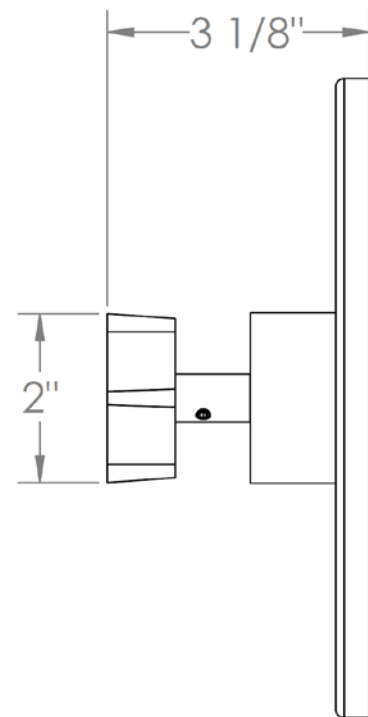

37-P80-BL3

Pressure Balance Trim Kit

For Use With SS-PB75 Pressure Balance Valve

WATERMARK DESIGNS 3/12/2018