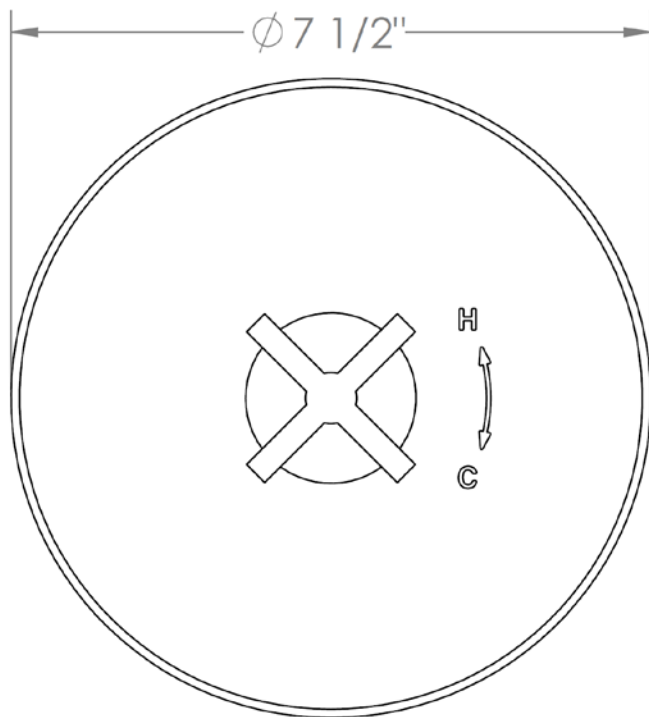

37-P80-BL3

Pressure Balance Trim Kit

For Use With SS-PB75 Pressure Balance Valve

WATERMARK DESIGNS 3/12/2018