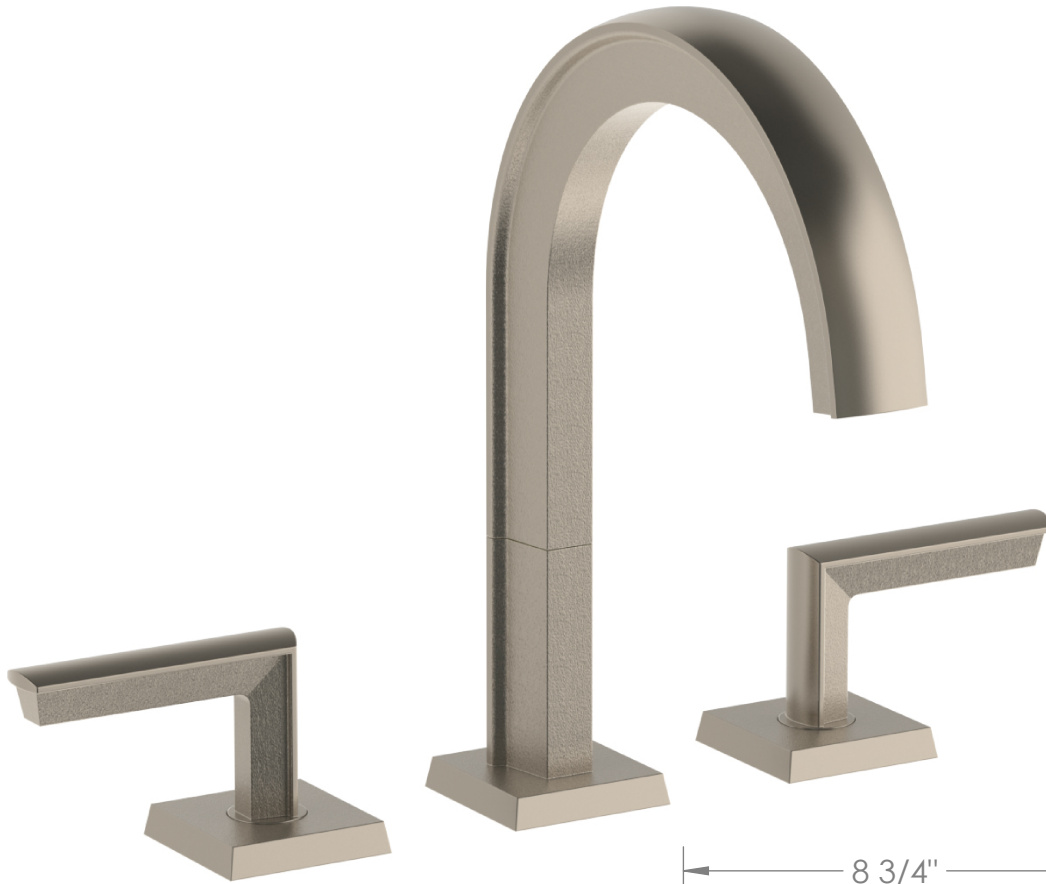

**64-8-BR4**

Deck Mounted Bath Set

Note: Some building codes may require a remote pressure balance valve for anti-scald.

Meets the applicable requirements of ASME A112.18.1-2005/CSA B125.1-05, entitled "Plumbing Supply Fittings"