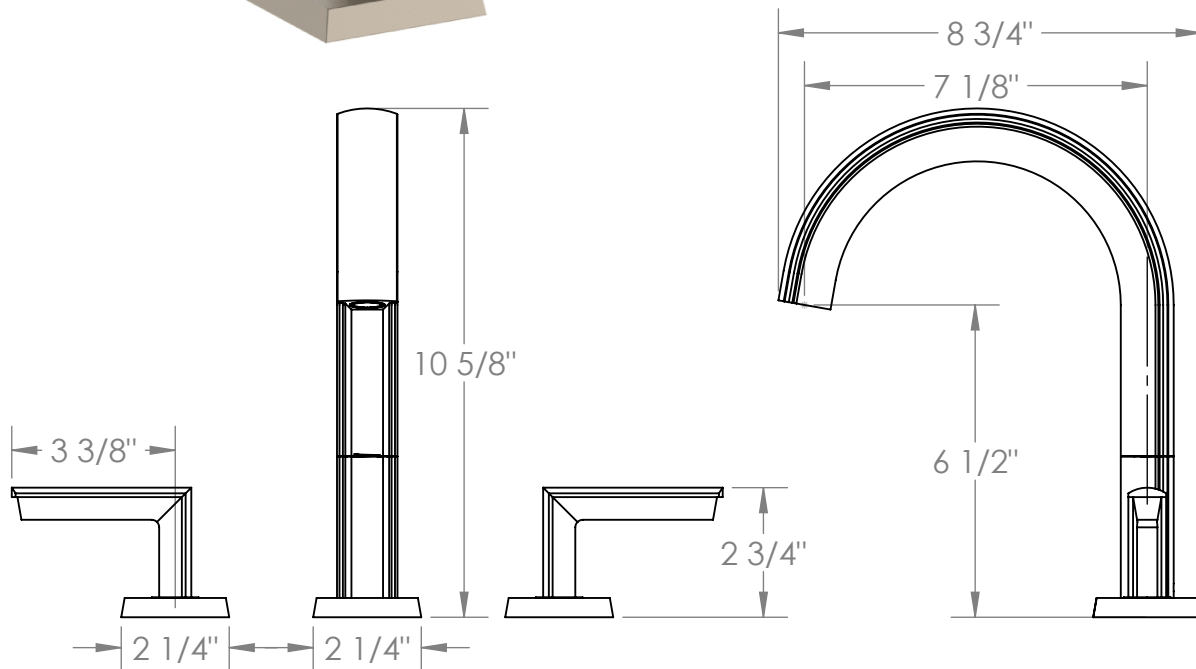

**64-8-BR4**

Deck Mounted Bath Set

Note: Some building codes may require a remote pressure balance valve for anti-scald.

Meets the applicable requirements of ASME A112.18.1-2005/CSA B125.1-05, entitled "Plumbing Supply Fittings"