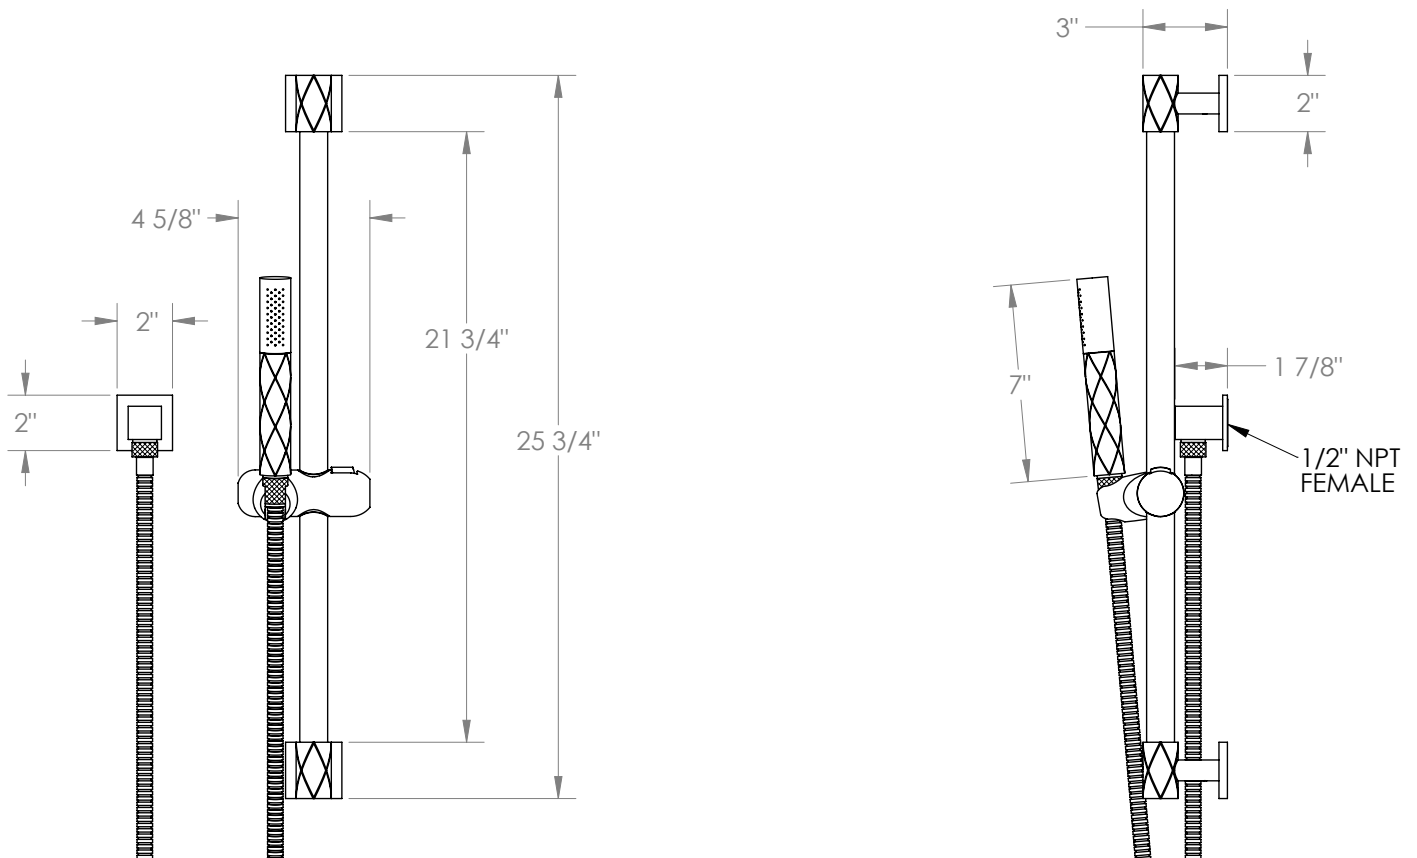

# WATERMARK

BROOKLYN, NEW YORK

Lily

71-HSPB1-LLD4

Positioning Bar Shower Kit with Hand Shower

- Handshower Flow Rate: 1.75 GPM
- Slide bar features an adjustable shower holder that can be set along length of bar and can be set at angle up to 45°
- Hose Length: 69"
- Includes two backflow preventers- one in the hand shower and one in the wall elbow

Includes The Following Components:

- Shower Positioning Bar: 71-6524
- Hand Shower: SH-LD30
- Wall Elbow: ELB-SQ2
- Shower Hose: DS-4079

Available in all finishes shown on the [Watermark Designs website](https://www.watermark-designs.com)

Meets the applicable requirements of ASME A112.18.1-2005/CSA B125.1-05, entitled "Plumbing Supply Fittings".

Watermark Designs reserves the right to make revisions without notice to produce specifications. All product dimensions are nominal.