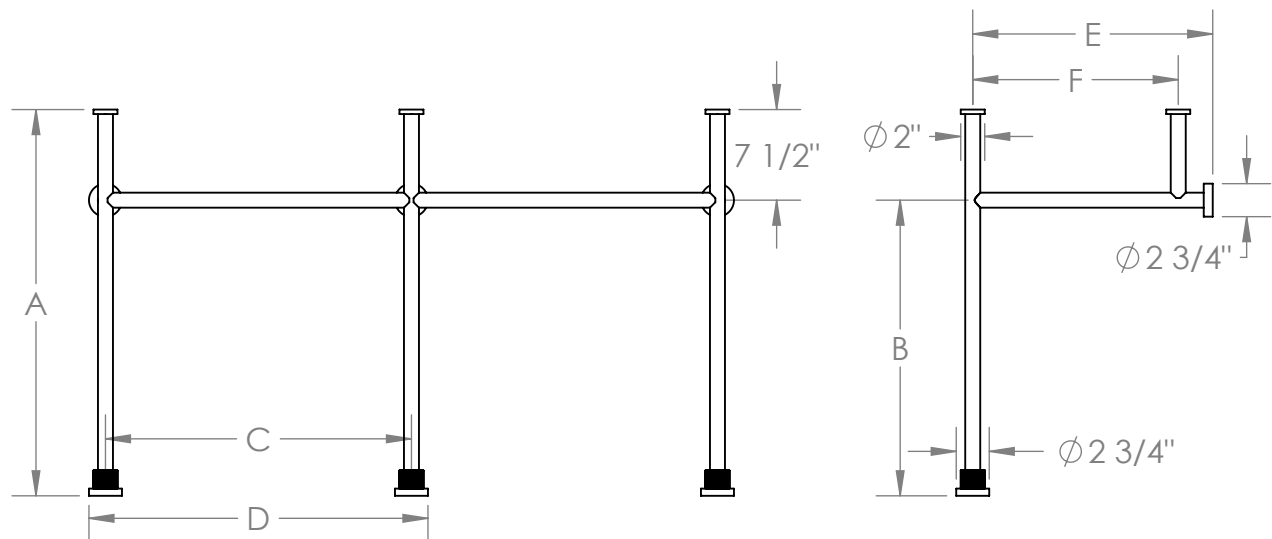

# CON60-72-SUTST

Console Legs for 60" or 72"

Stone/ Marble/ Glass/ Wood Top

	A	B	C	D	E	F
60"	32 1/4"	24 5/8"	25 1/2"	28 1/4"	20"	17 1/8"
72"	32 1/4"	24 5/8"	31 1/2"	34 1/4"	20"	17 1/8"

Meets the applicable requirements of ASME A112.18.1-2005/CSA B125.1-05, entitled "Plumbing Supply Fittings"