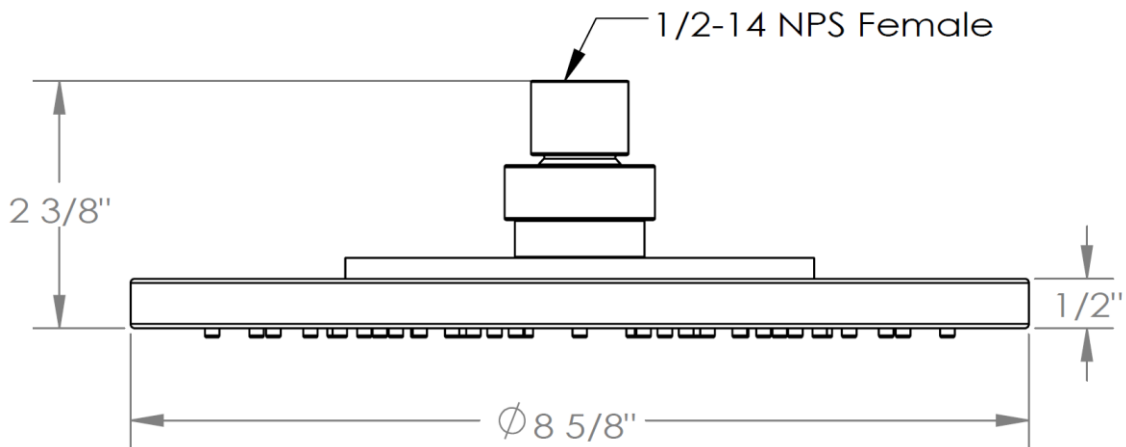

SH-PRE50

Pret-A-Vive Antiscale Shower Head

Flow Rate: 2.0 GPM

WATERMARK DESIGNS 1/24/2017