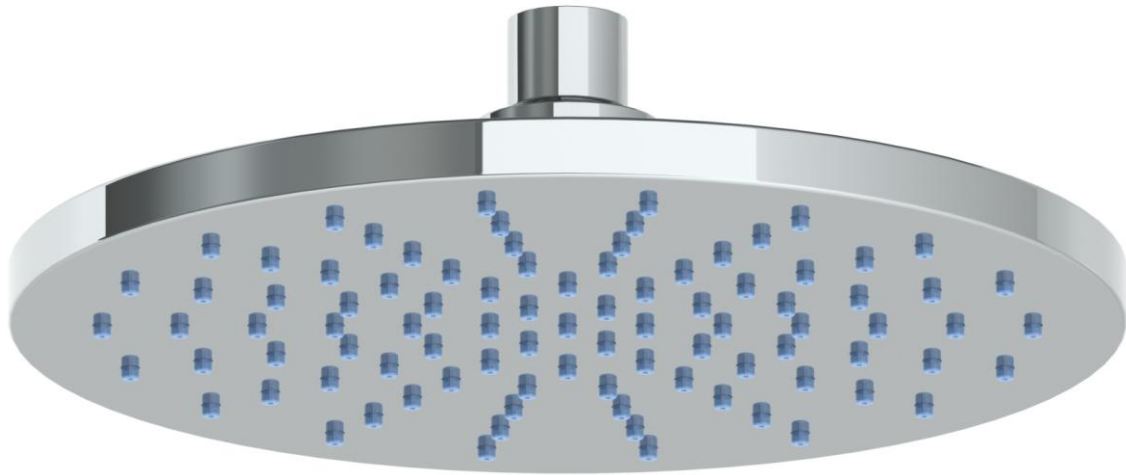

SH-PRE50

Pret-A-Vive Antiscale Shower Head

Flow Rate: 2.0 GPM

WATERMARK DESIGNS 1/24/2017