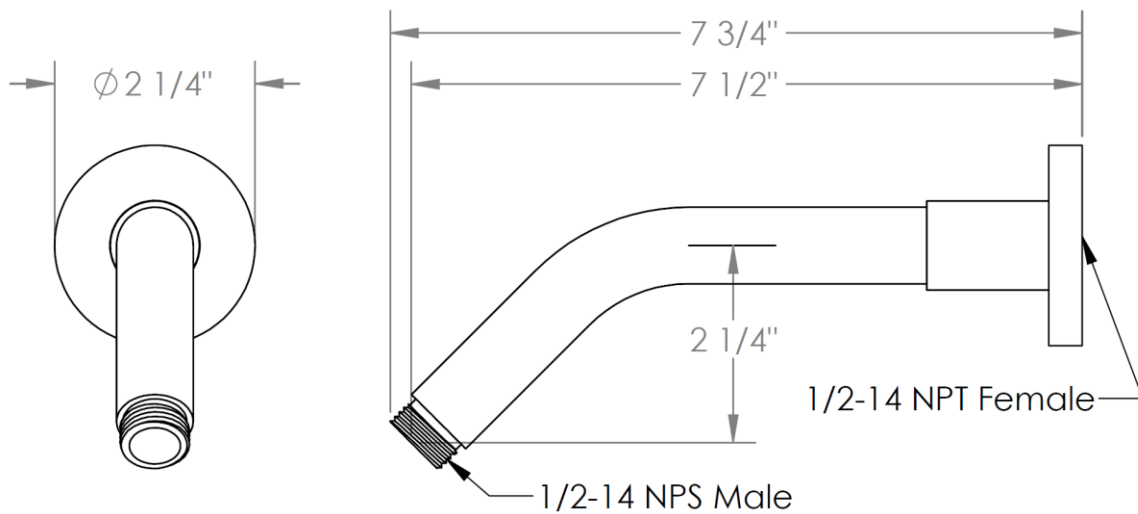

SS-LFT70AF

Shower Arm with Flange

Features Loft Collection Flange

Connection Types: 1/2" NPS Male x 1/2" NPT Female

Meets the applicable requirements of ASME A112.18.1-2005/CSA B125.1-05, entitled "Plumbing Supply Fittings"