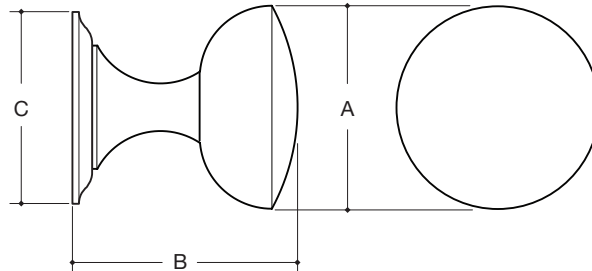

WATER STREET

LAKWOOD NEW YORK

		A	B	C
8631 W/ 4407	KNOB & BACK PLATE	1-1/4"	1-3/8"	1-3/16"
8633 W/ 4408	KNOB & BACK PLATE	1-1/2"	1-5/8"	1-13/32"

Hand hammering available.
Made to order with standard lead time of 2 - 4 weeks, dependent on finish selected.
Expediting availability determined by the production levels at the time of order. Upcharge applies.
Items that are available for Quick Ship will ship within 24 hours.