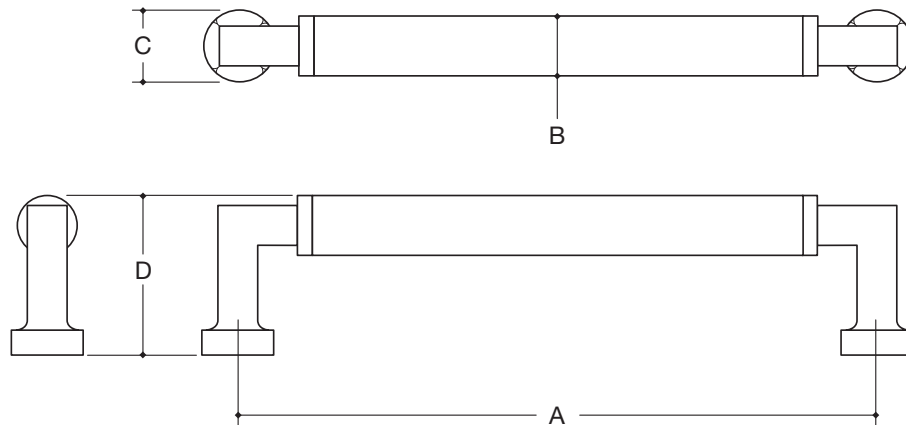

WATER STREET

LAKWOOD NEW YORK

		A	B	C	D
7801	PULL	4-1/2"	5/8"	3/4"	1-5/8"
7802	PULL	6"	5/8"	3/4"	1-5/8"
7783	PULL	8"	3/4"	7/8"	2"
7784	PULL	10"	3/4"	7/8"	2"
7825	APPLIANCE PULL ‡	12"	7/8"	1"	2-3/8"
7826	APPLIANCE PULL ‡	18"	7/8"	1"	2-3/8"

‡ Available for back to back applications.

Made to order with standard lead time of 2 - 4 weeks, dependent on finish selected.

Expediting availability determined by the production levels at the time of order. Upcharge applies.