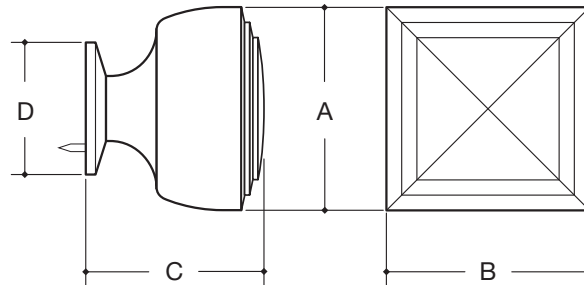

WATER STREET

LAKWOOD NEW YORK

		A & B	C	D
8434	KNOB	1-1/4"	1-3/32"	13/16"
8370	KNOB	1-1/2"	1-9/32"	1"

Hand hammering available.
Made to order with standard lead time of 2 - 4 weeks, dependent on finish selected.
Expediting availability determined by the production levels at the time of order. Upcharge applies.
Items that are available for Quick Ship will ship within 24 hours.