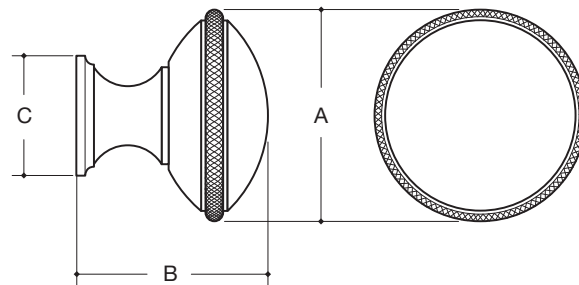

WATER STREET

LAKWOOD NEW YORK

PORT ROYAL

	A	B	C
8555D DIAMOND KNOB	1"	1"	5/8"
8505D DIAMOND KNOB	1-1/4"	1-3/16"	3/4"
8506D DIAMOND KNOB	1-1/2"	1-11/32"	27/32"

Hand hammering available.

Made to order with standard lead time of 2 - 4 weeks, dependent on finish selected.