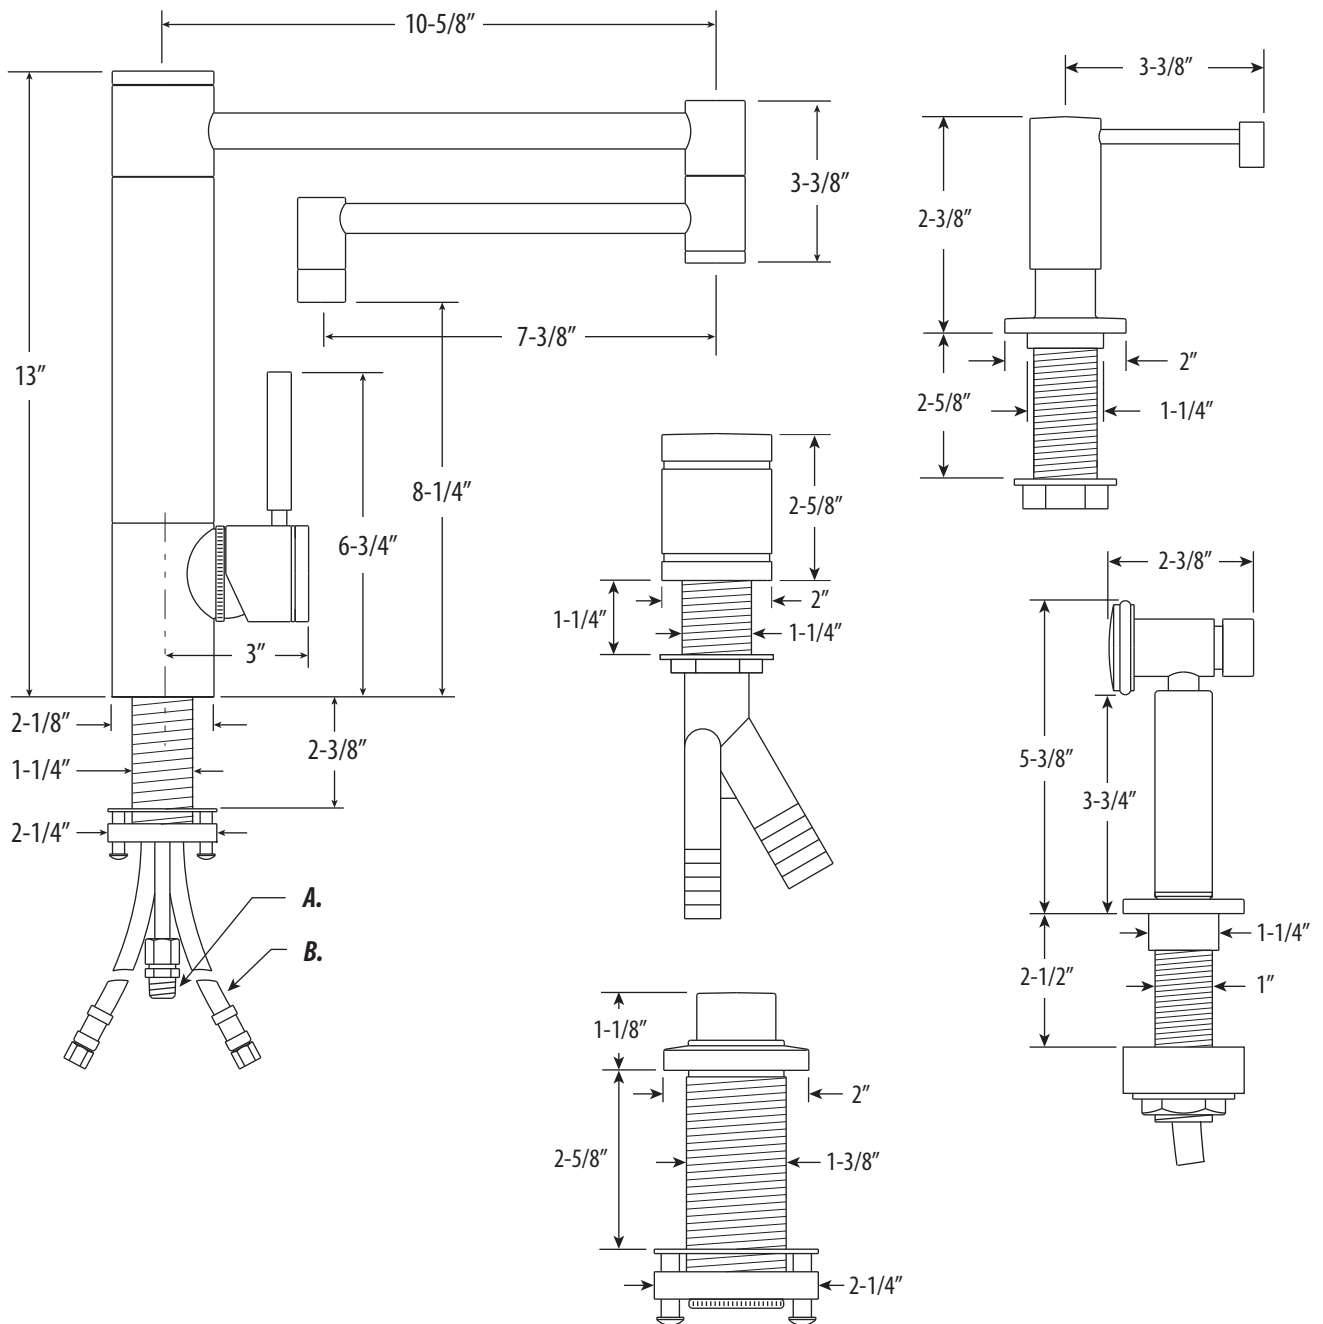

HUNLEY KITCHEN FAUCET / 18" ARTICULATED SPOUT / 4PC. SUITE

3600-18-4

- MAX COUNTER THICKNESS 2-3/8"
- MINIMUM INSTALL HOLE SIZE 1-3/8"

- A. Side Spray Connection with 1/4" NPT Pipe Fitting
- B. Supply Hoses - 20" Long with 3/8" Compression Fittings

DIMENSIONS MAY VARY AND ARE SUBJECT TO CHANGE. NO RESPONSIBILITY IS ASSUMED FOR USE OF SUPERCEDED OR VOIDED DATA